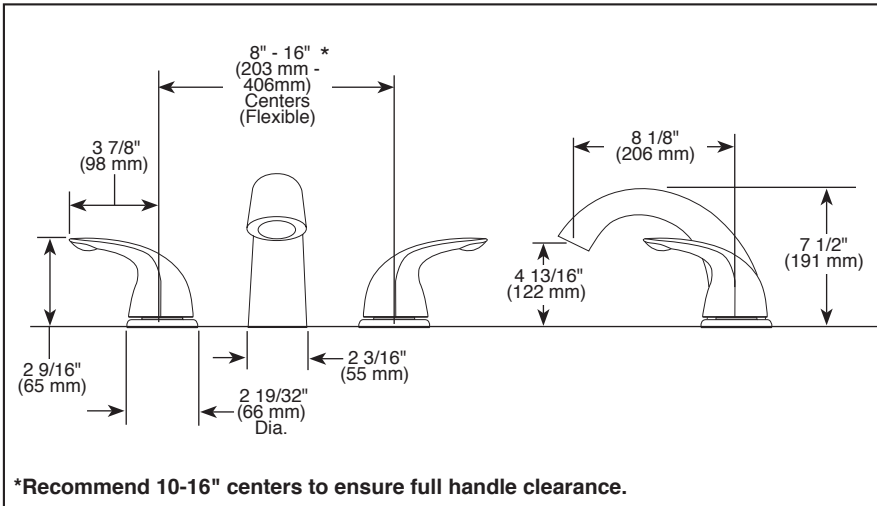

T2705▲

Submitted Model No.: _____

Specific Features: _____

▲ Designate Proper Finish Suffix

ROMAN TUB/WHIRLPOOL FAUCET TRIM

- Classic Series
- Three Hole Installation (T2705 Series)

STANDARD SPECIFICATIONS:

- Solid brass spout body
- Includes lever handles
- Temperature and volume controlled with handles.
- Rough-In kit must also be ordered to complete installation
 - R2700 or R2707 for three hole
 - RP23601 for three hole 10" fixed installation
 There are separate specification sheets on each rough-in kit if more details are required